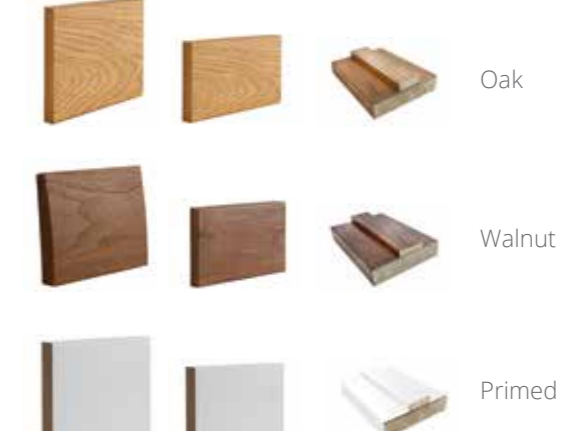

HALF SPLAYED

Oak Walnut Primed

FEATURES

- » Available in Prefinished Oak, Walnut & White Primed

SIZES

- » Skirting: 3.6M x 145mm x 18mm (Oak & Walnut) (Primed 5.4M)
- » Architrave: 90mm x 16mm
- » Standard Door Frame Set: 133mm / 98mm x 30mm
- » (Removable stop included) (Set covers both sides of door)

TUDOR

Oak Walnut Primed

FEATURES

- » Available in Prefinished Oak & Walnut

SIZES

- » Skirting: 5.4M x 145mm x 18mm, Skirting: 3.6M x 145mm x 18mm
- » Architrave: 80mm x 18mm
- » Standard Door Frame Set: 133mm / 98mm x 30mm
- » (Removable stop included) (Set covers both sides of door)

EASY-FIT

dēanta

Deanta Doors have a new innovative range of Easy-Fit Skirting & Architrave. The Easy-Fit range will also be coming to the Oak & Walnut range of Skirting & Architrave.

SKIRTING:

Excess plaster gathering in the corners, with the chamfer at the bottom of our easy fit skirting, this is no longer an issue.