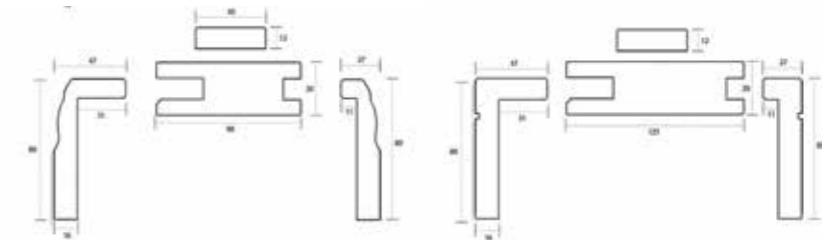

SIZES

- » 98mm frame (adjusts up to 125mm)
- » 125mm frame (adjusts up to 155mm)