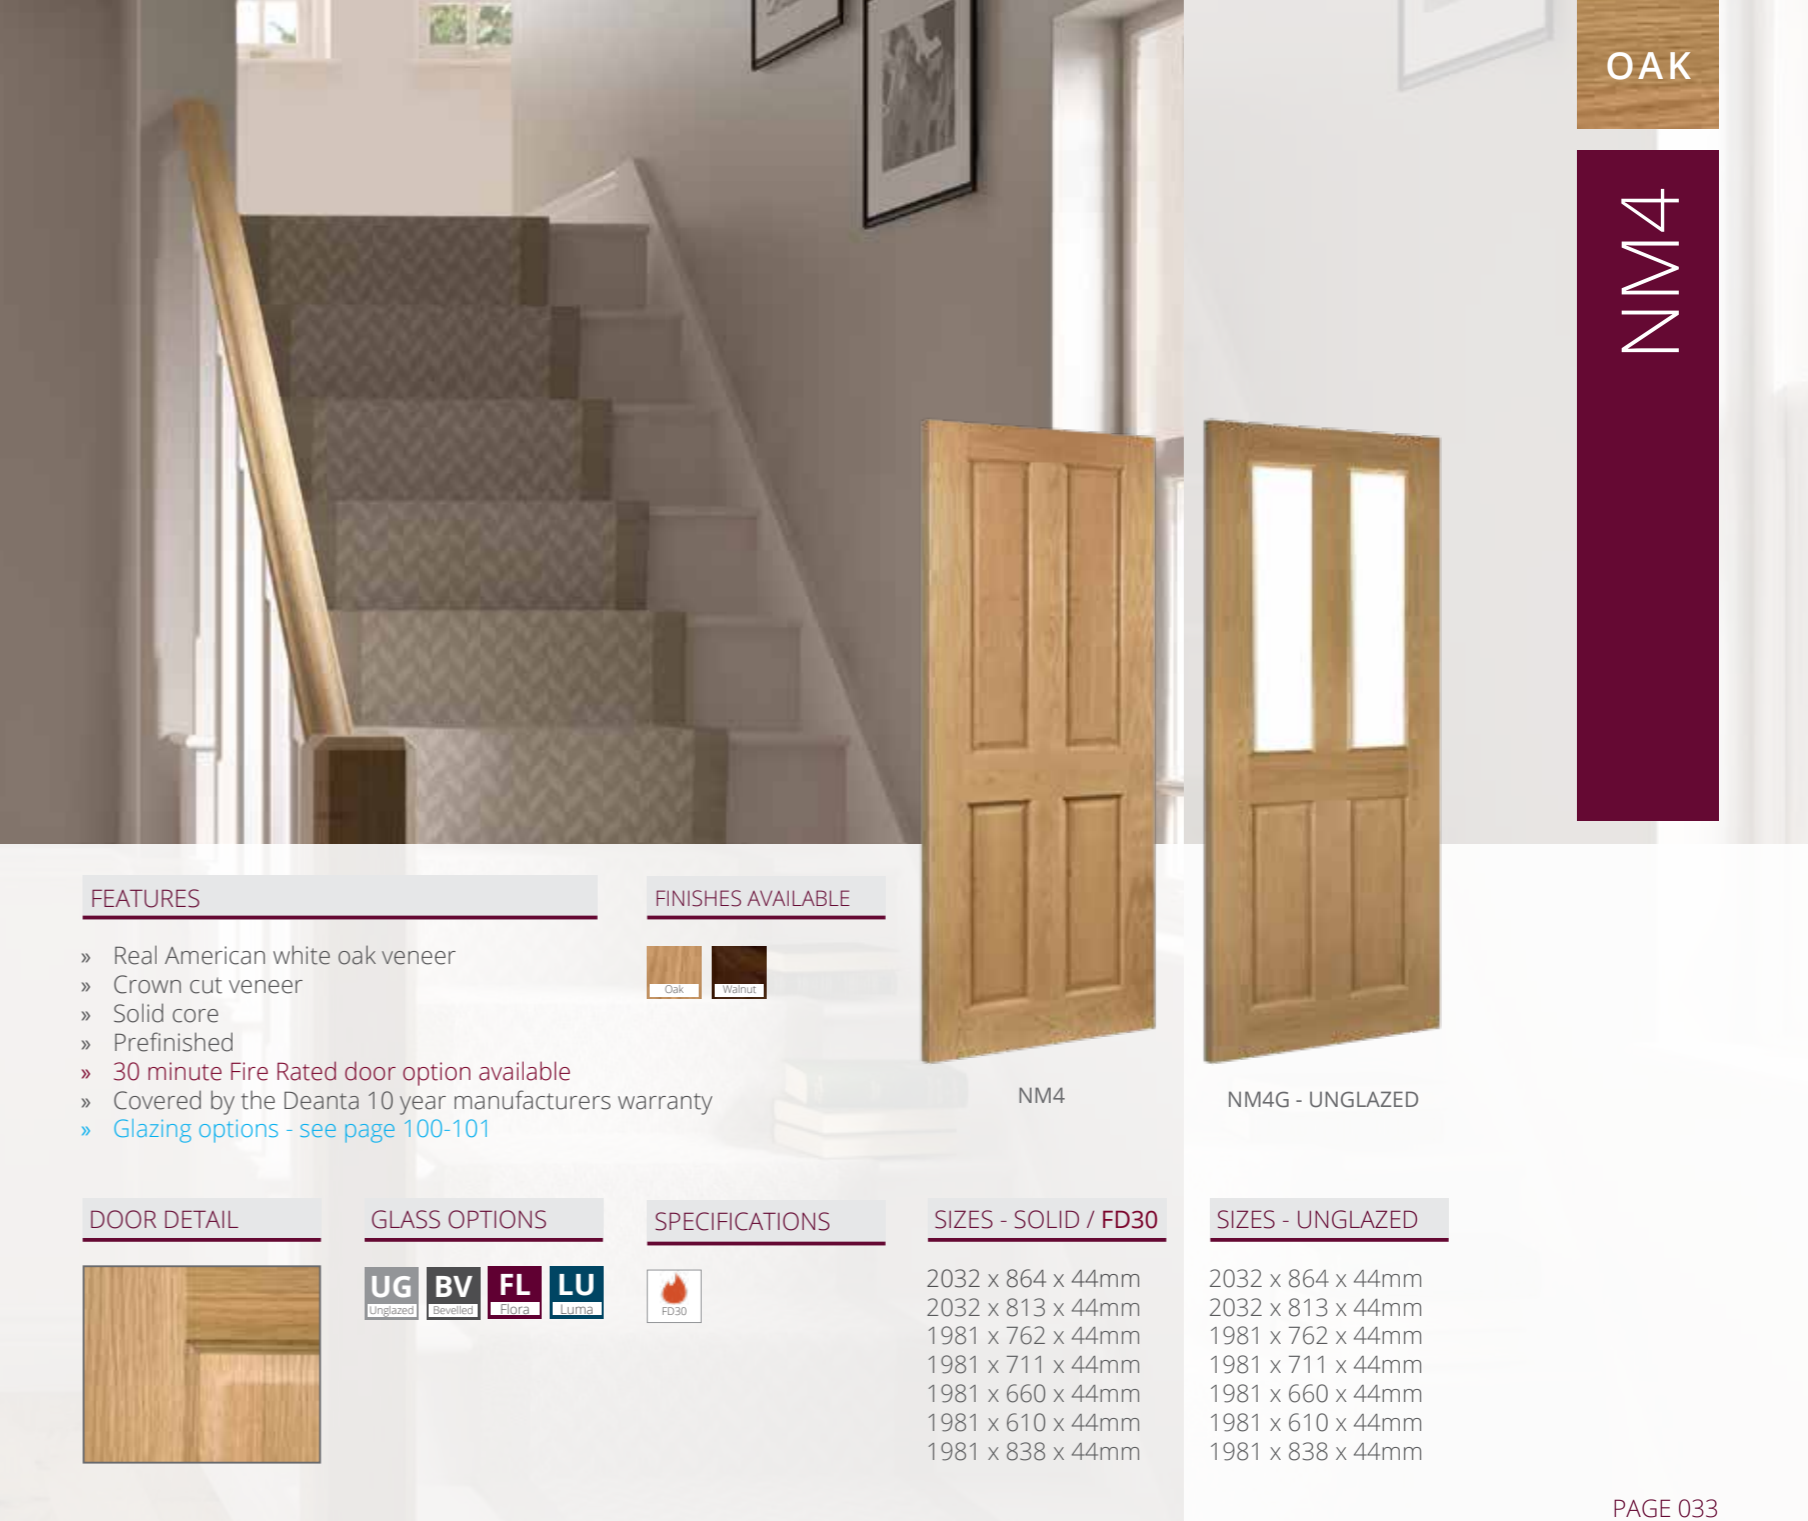

FEATURES

- » Real American white oak veneer
- » Crown cut veneer
- » Solid core
- » Prefinished
- » 30 minute Fire Rated door option available
- » Covered by the Deanta 10 year manufacturers warranty
- » [Glazing options - see page 100-101](#)