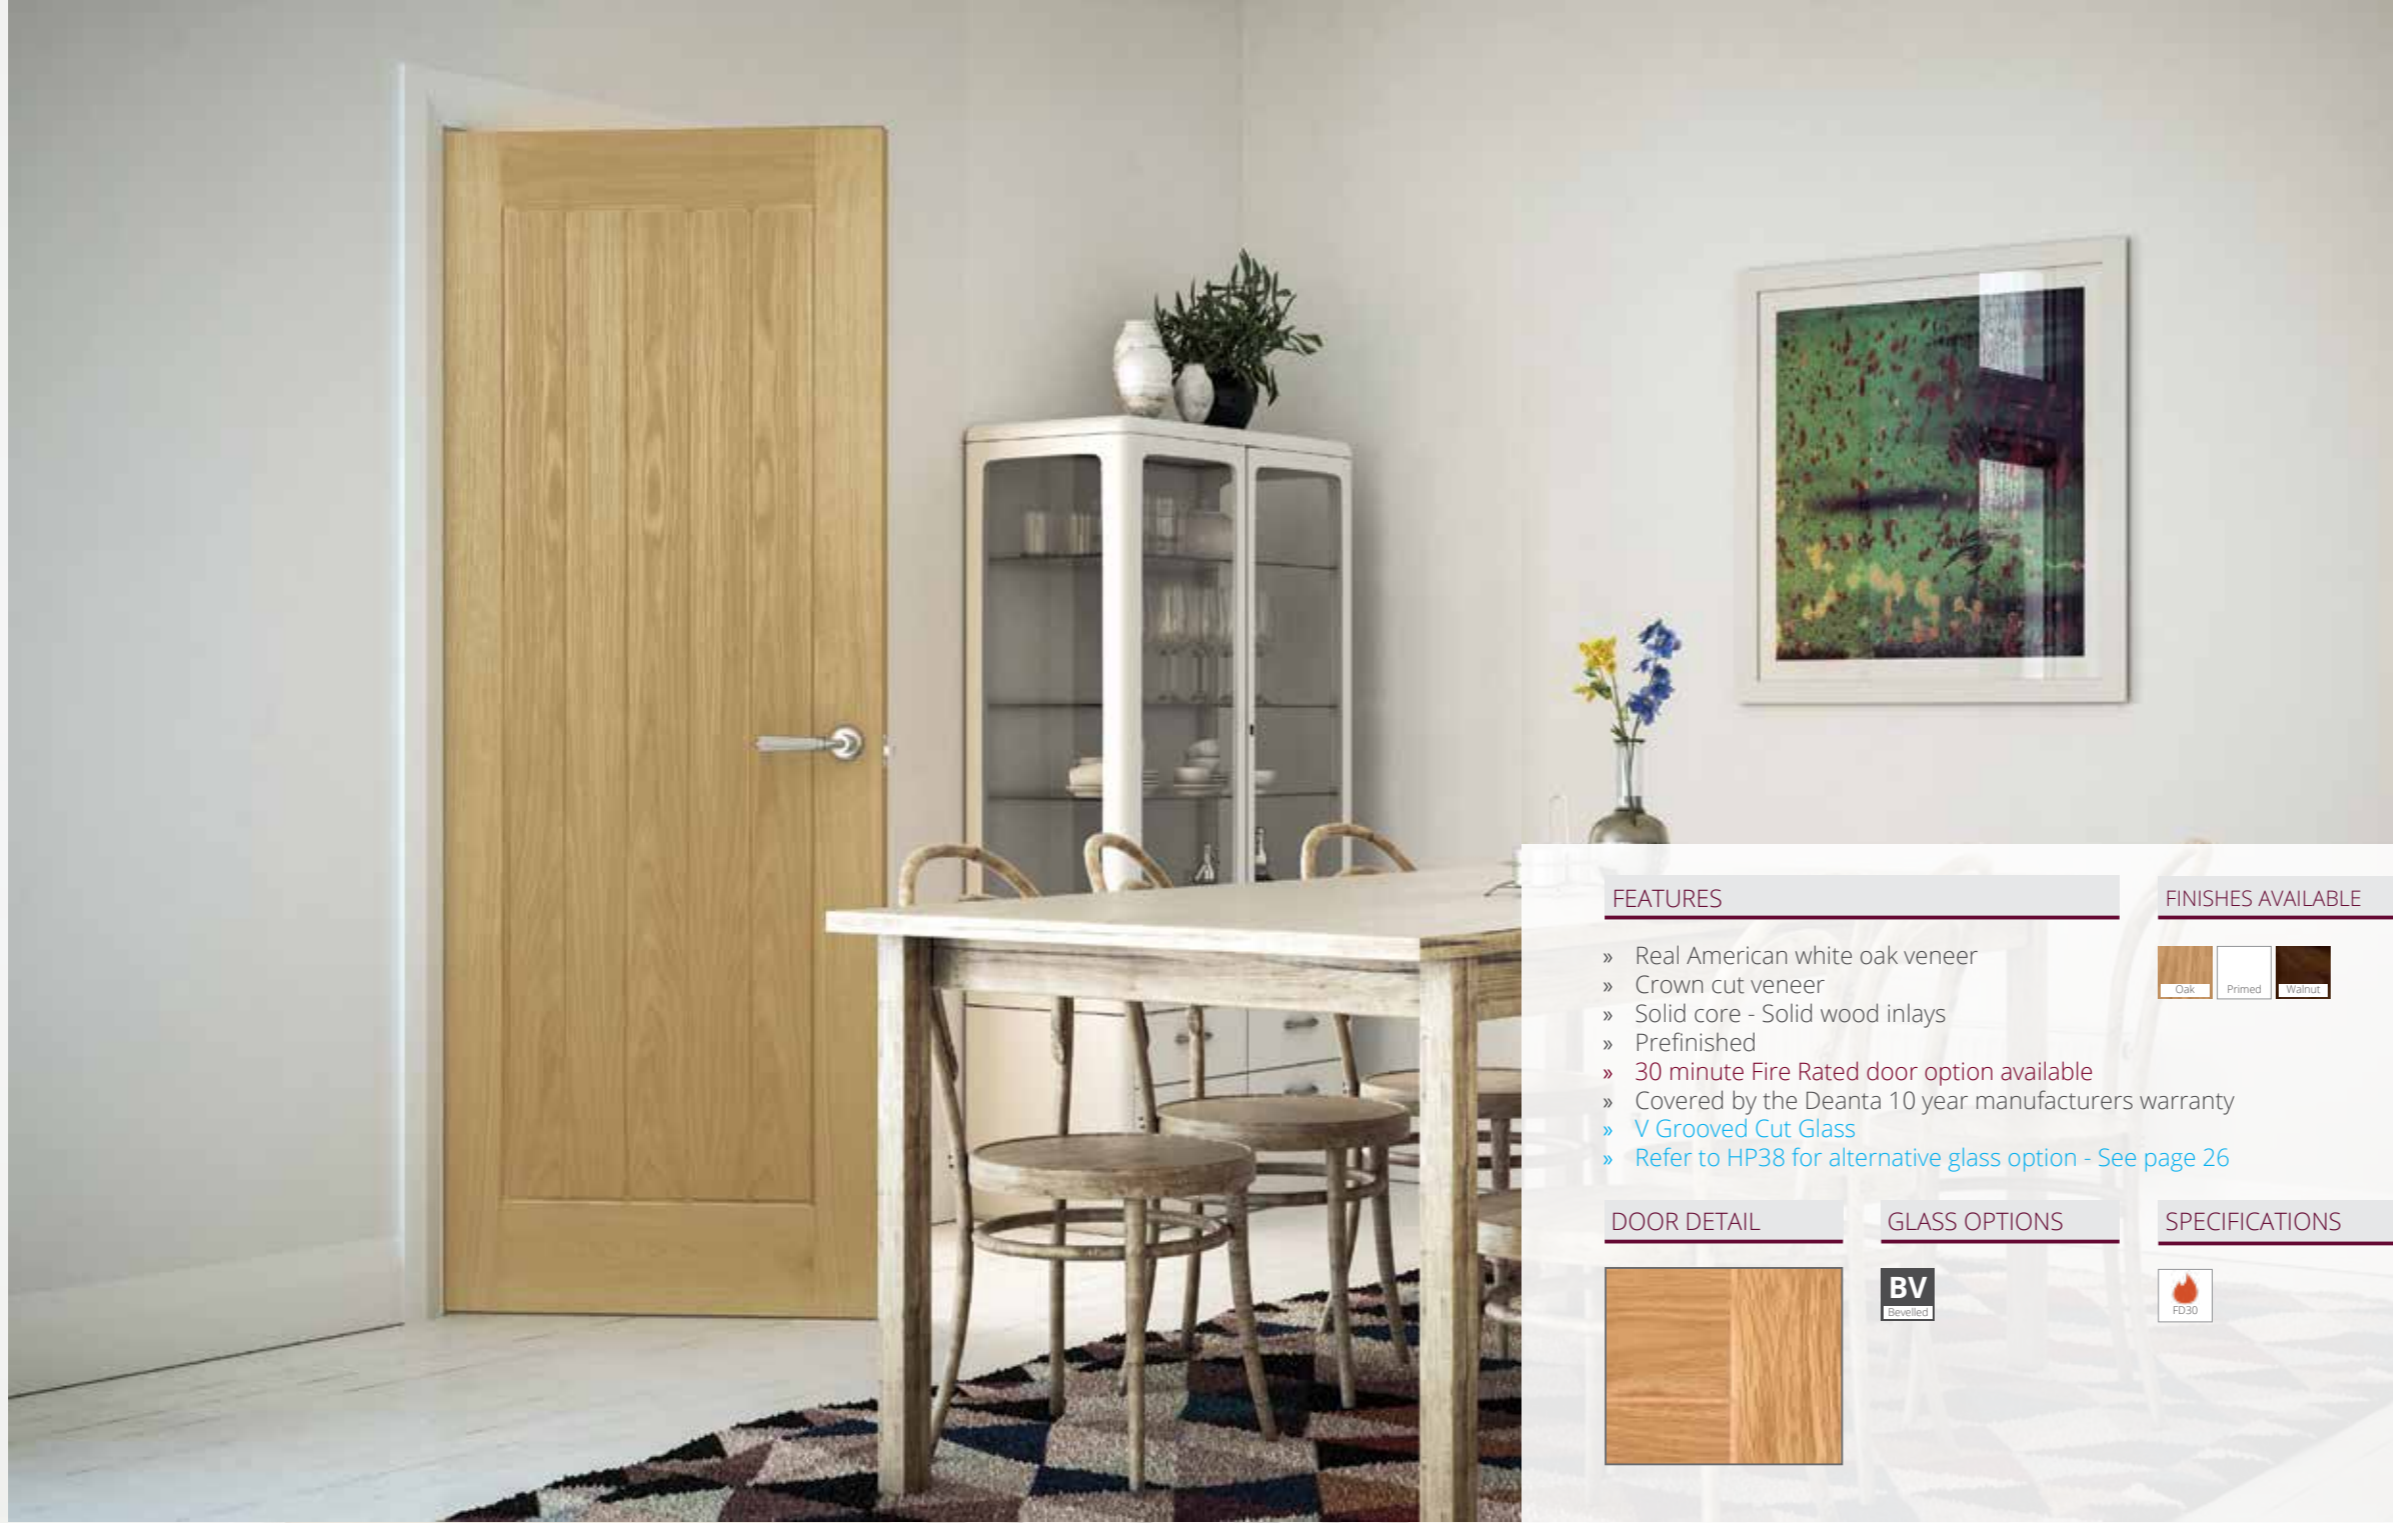

HP22 in prefinished oak. Featured skirting and architrave - Half Splayed, white primed

FEATURES

- » Real American white oak veneer
- » Crown cut veneer
- » Solid core - Solid wood inlays
- » Prefinished
- » 30 minute Fire Rated door option available
- » Covered by the Deanta 10 year manufacturers warranty
- » [V Grooved Cut Glass](#)
- » [Refer to HP38 for alternative glass option - See page 26](#)

FINISHES AVAILABLE

DOOR DETAIL

GLASS OPTIONS

SPECIFICATIONS