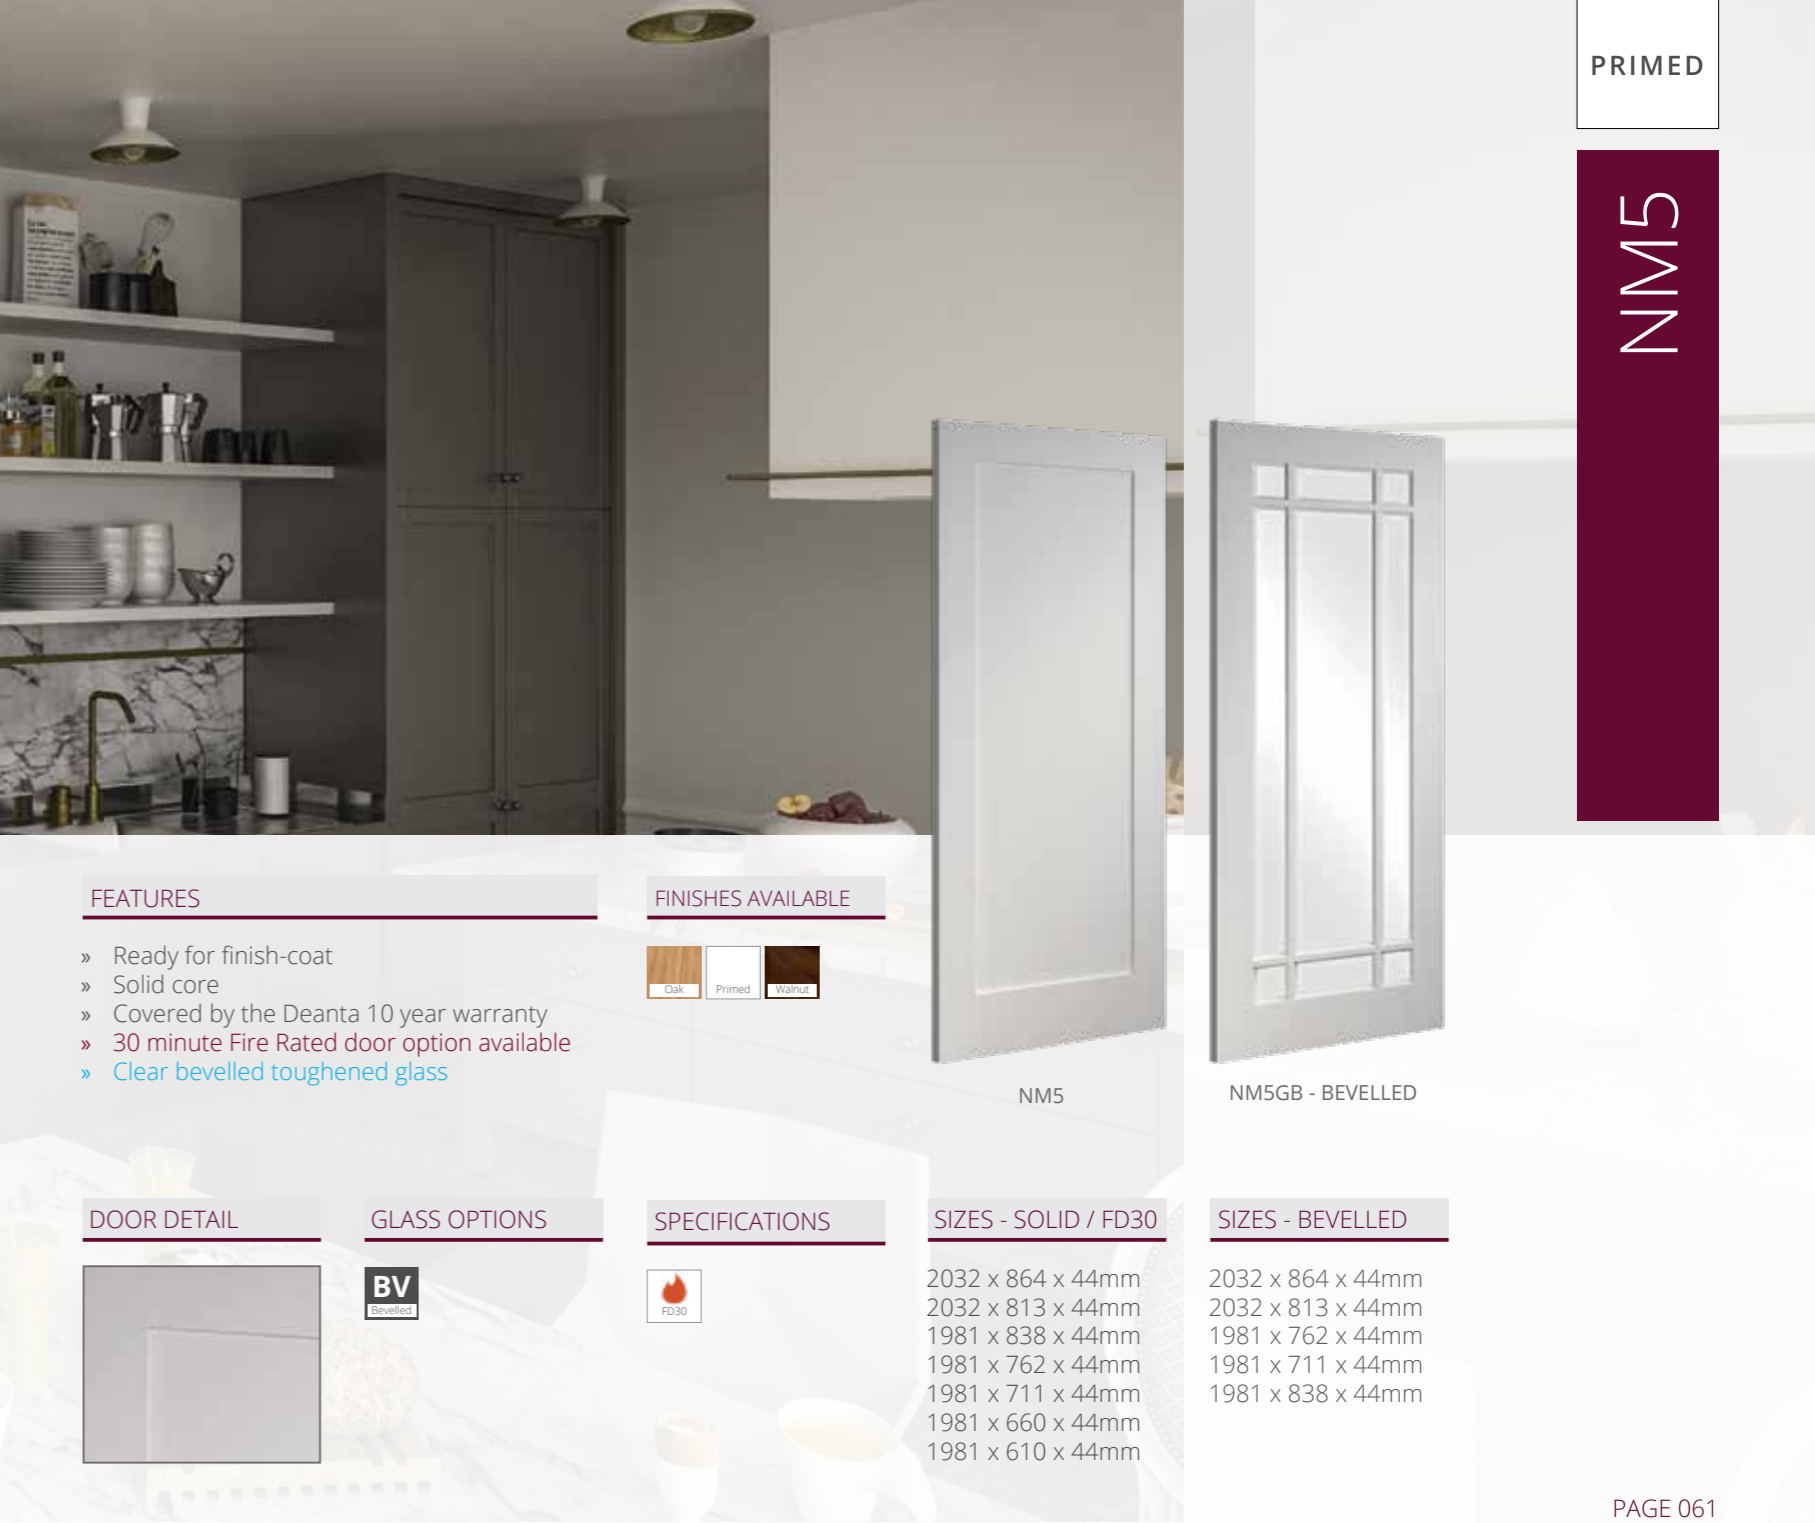

NM5 glazed in primed finish. Featured skirting and architrave - Half Splayed, white primed

FEATURES

- » Ready for finish-coat
- » Solid core
- » Covered by the Deanta 10 year warranty
- » 30 minute Fire Rated door option available
- » Clear bevelled toughened glass

FINISHES AVAILABLE

NM5

NM5GB - BEVELLED

DOOR DETAIL

GLASS OPTIONS

SPECIFICATIONS

SIZES - SOLID / FD30

- 2032 x 864 x 44mm
- 2032 x 813 x 44mm
- 1981 x 838 x 44mm
- 1981 x 762 x 44mm
- 1981 x 711 x 44mm
- 1981 x 660 x 44mm
- 1981 x 610 x 44mm

SIZES - BEVELLED

- 2032 x 864 x 44mm
- 2032 x 813 x 44mm
- 1981 x 762 x 44mm
- 1981 x 711 x 44mm
- 1981 x 838 x 44mm