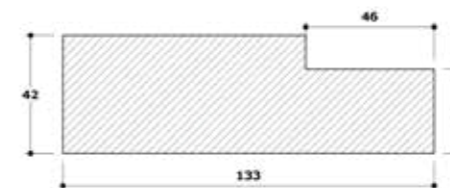

FEATURES

- » Available in Prefinished Oak & White primed
- » Solid engineered timber

SIZES

- 2077M x 1100 x 133 x 42mm
- 2077M x 1100 x 100 x 42mm