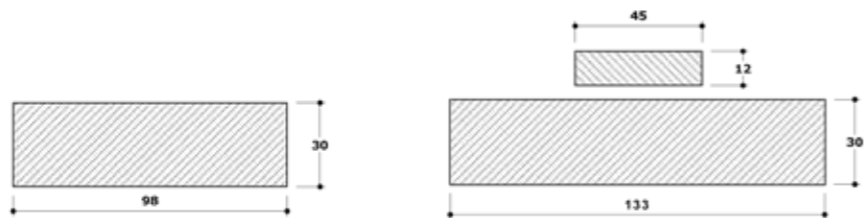

FEATURES

- » Available in Prefinished Oak, Walnut & White primed
- » Solid engineered timber

SIZES

- 2077M x 1100 x 133 x 42mm
- 2077M x 1100 x 98 x 42mm

Oak

Walnut

Primed

REBATED DOOR FRAMES