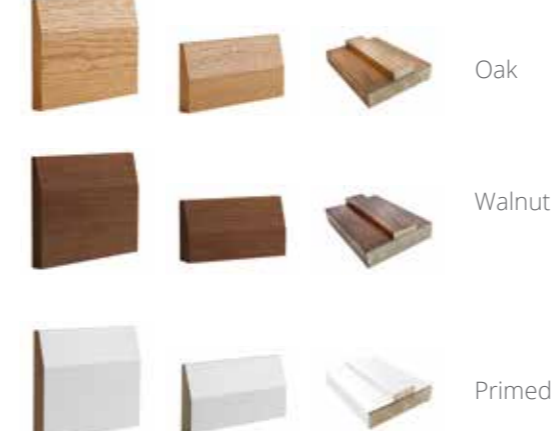

HALF SPLAYED

Oak Walnut Primed

FEATURES

- » Available in Prefinished Oak, Walnut & White Primed

SIZES

- » Skirting: 3.6M x 145mm x 18mm (Oak & Walnut) (Primed 5.4M)
- » Architrave: 90mm x 16mm
- » Standard Door Frame Set: 133mm / 98mm x 30mm
- » (Removable stop included) (Set covers both sides of door)

EASY-FIT

dēanta

Deanta Doors have a new innovative range of Easy-Fit Skirting & Architrave. The Easy-Fit range will also be coming to the Oak & Walnut range of Skirting & Architrave.

SKIRTING:

Excess plaster gathering in the corners, with the chamfer at the bottom of our easy fit skirting, this is no longer an issue.