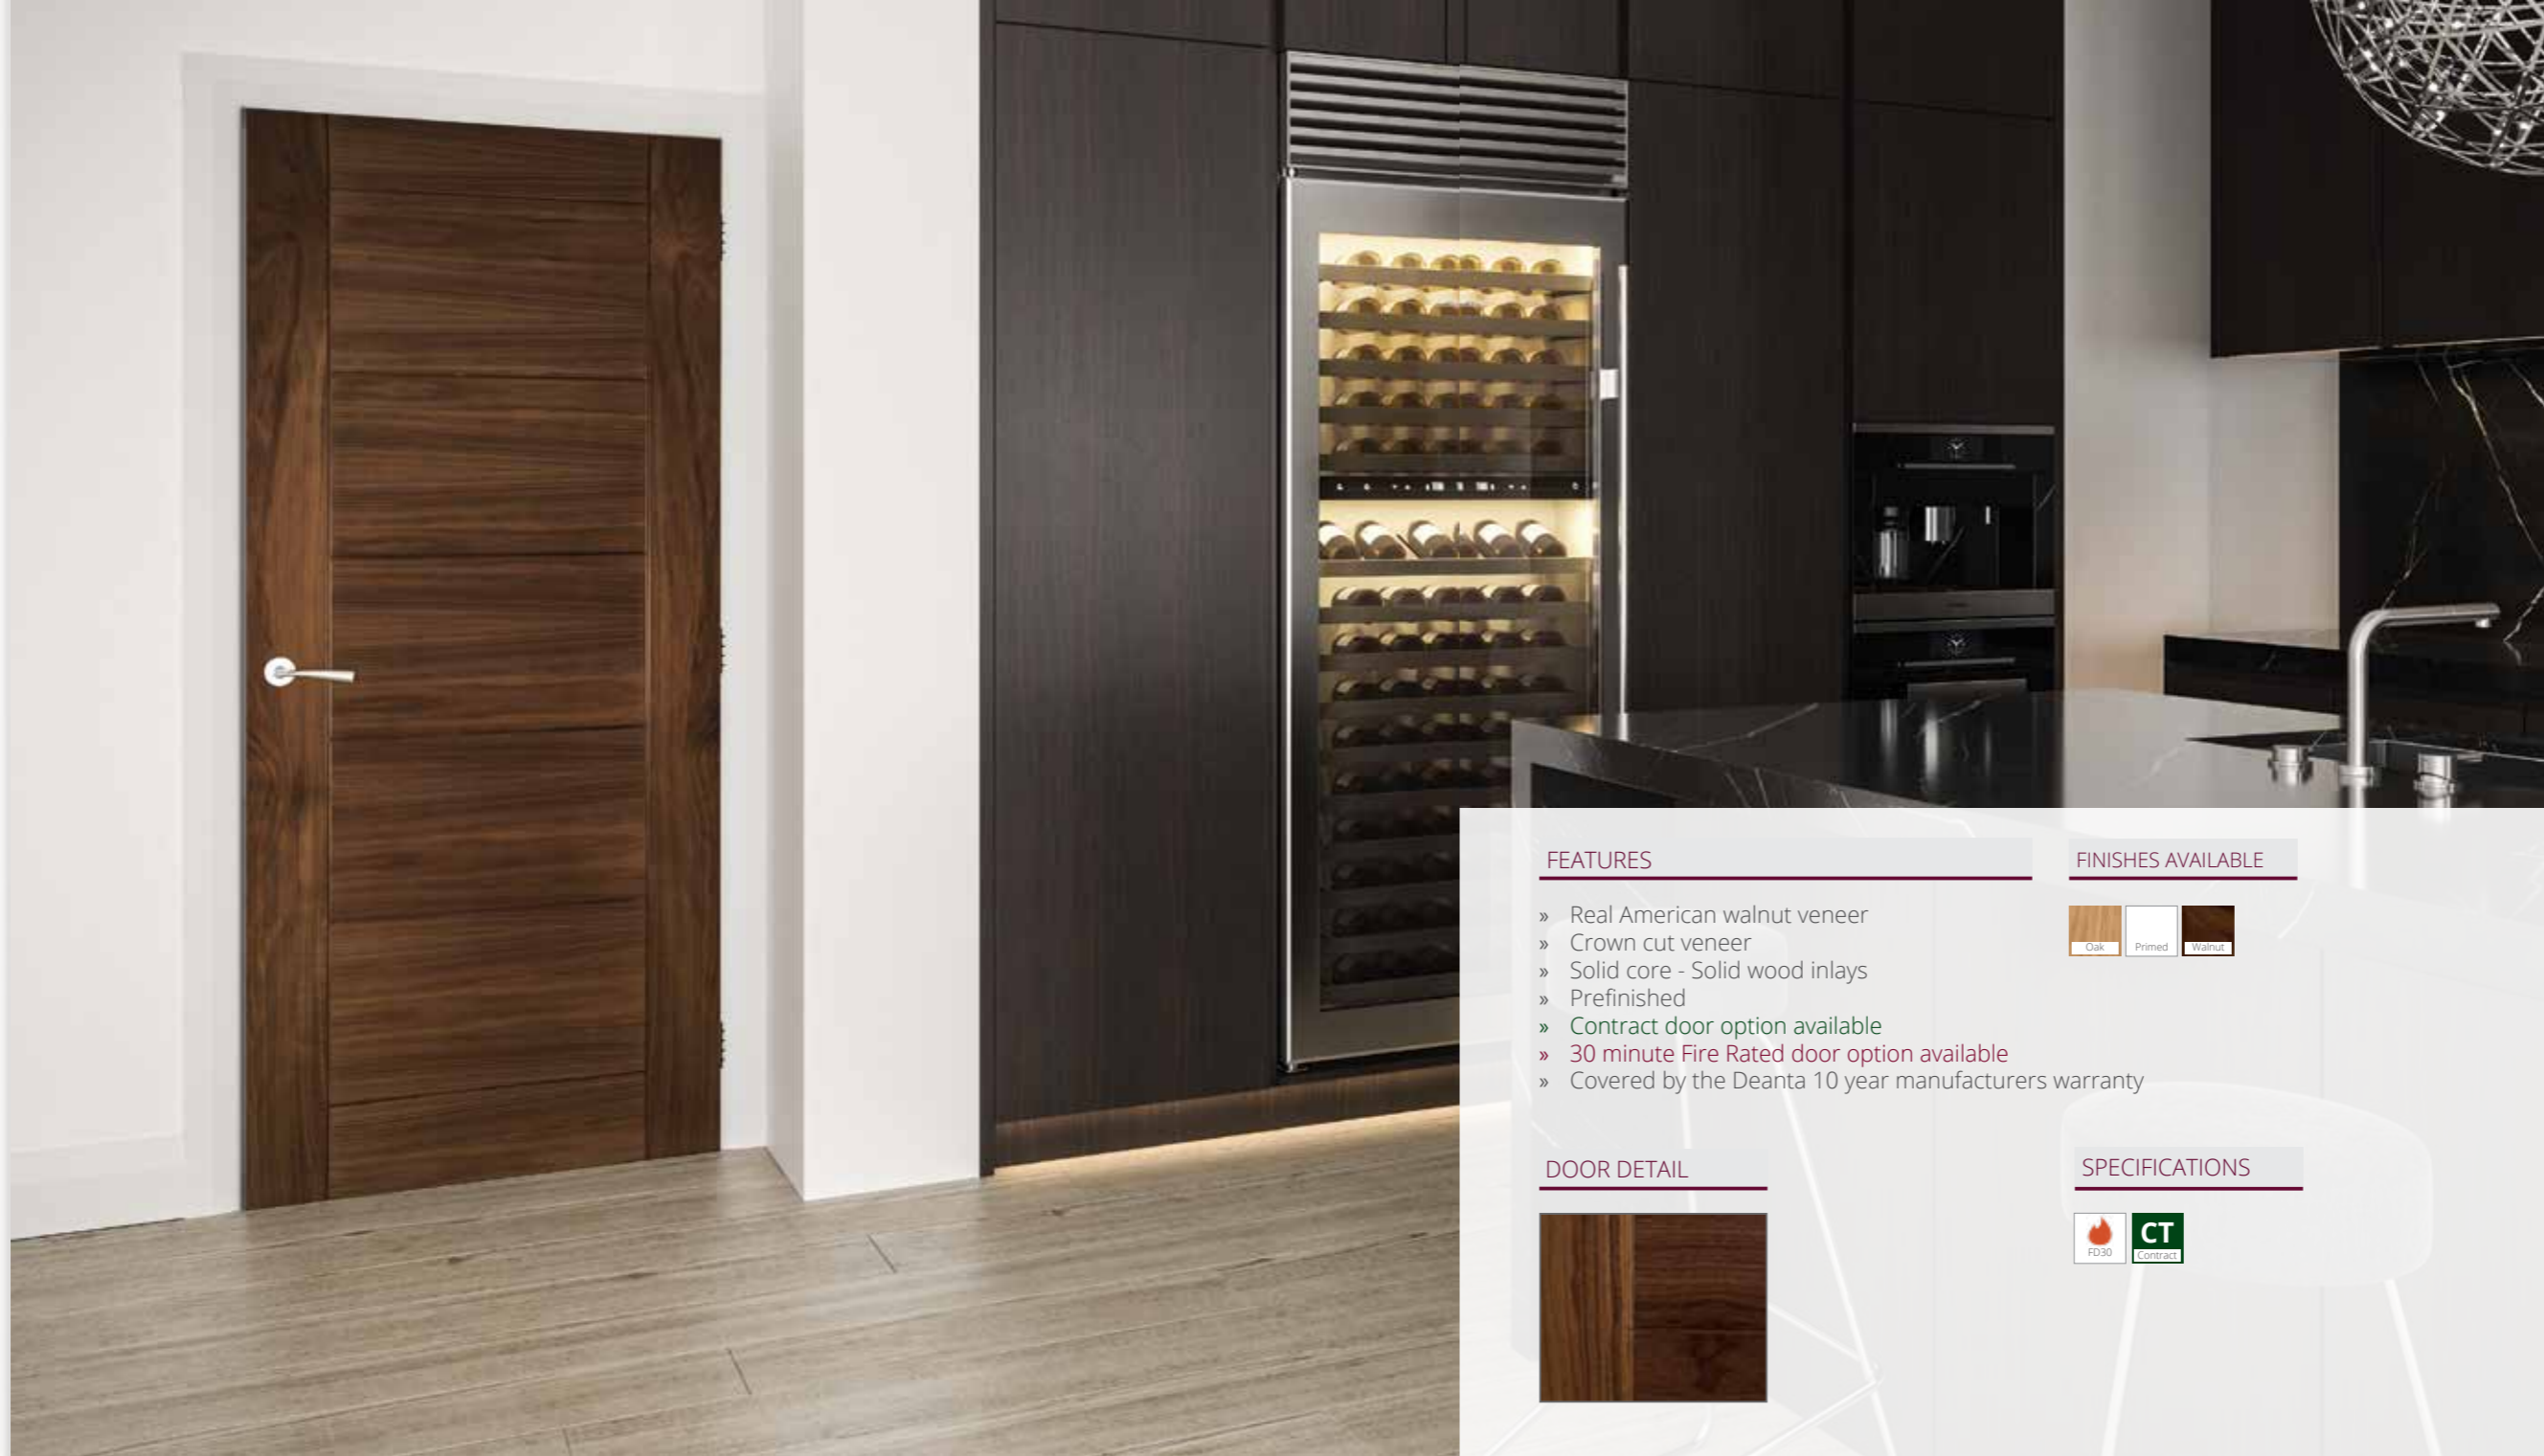

HP12 in prefinished walnut. Featured skirting and architrave - Half Splayed, white primed

FEATURES

- » Real American walnut veneer
- » Crown cut veneer
- » Solid core - Solid wood inlays
- » Prefinished
- » Contract door option available
- » 30 minute Fire Rated door option available
- » Covered by the Deanta 10 year manufacturers warranty