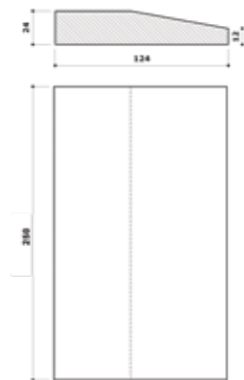

SIZES

2250 x 31 x 20mm

HEEL BLOCKS WELLS

FEATURES

- » Available in Prefinished Oak & Walnut & White Primed

SIZES

250 x 124 x 24mm

HEEL BLOCKS VICTORIANA