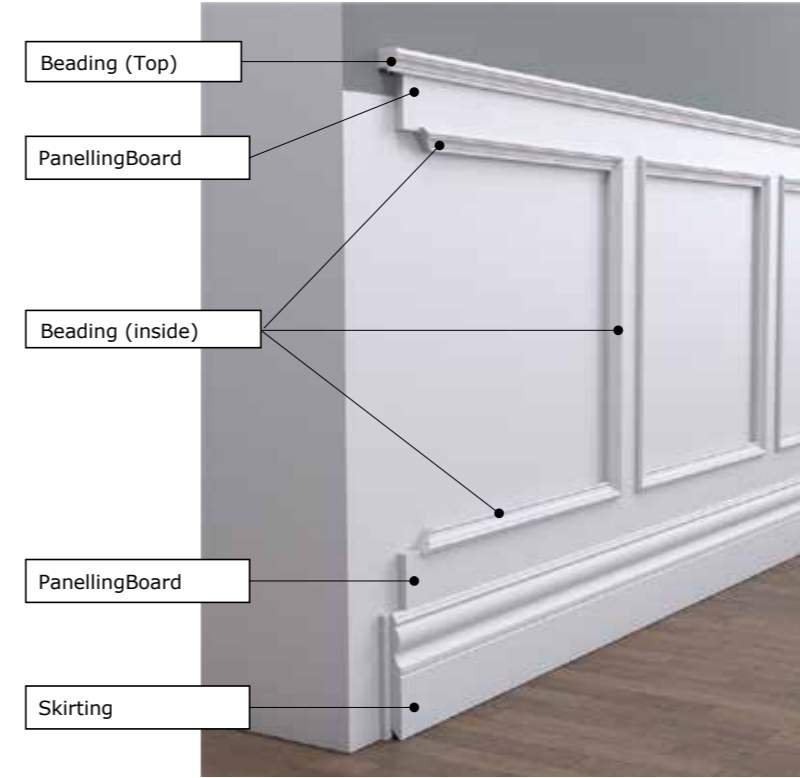

New to the Deanta range "The Edwardian" wall panelling. Really revamp your room with Deantas' simple, elegant and affordable wall panelling. Not only is "The Edwardian" wall panelling inexpensive and can save you considerable time, it is also easy to install. Complements the Deanta range of quality doors, skirting, architrave and door hardware.

Single pack of wall panelling comes with:

1 x (2420mm x 34mm x 31mm) length of large (top) beading

4 x (2420mm x 80mm x 15mm) lengths of board panelling

4 x (2420mm x 25mm x 31mm) lengths of (inside) beading

For further information visit our website at: www.deantadoors.ie or please contact your local stockist.