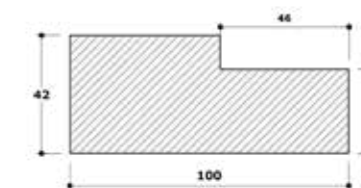

FEATURES

- » Available in Prefinished Oak & White primed
- » Solid engineered timber

SIZES

- 2077M x 1100 x 133 x 42mm
- 2077M x 1100 x 100 x 42mm