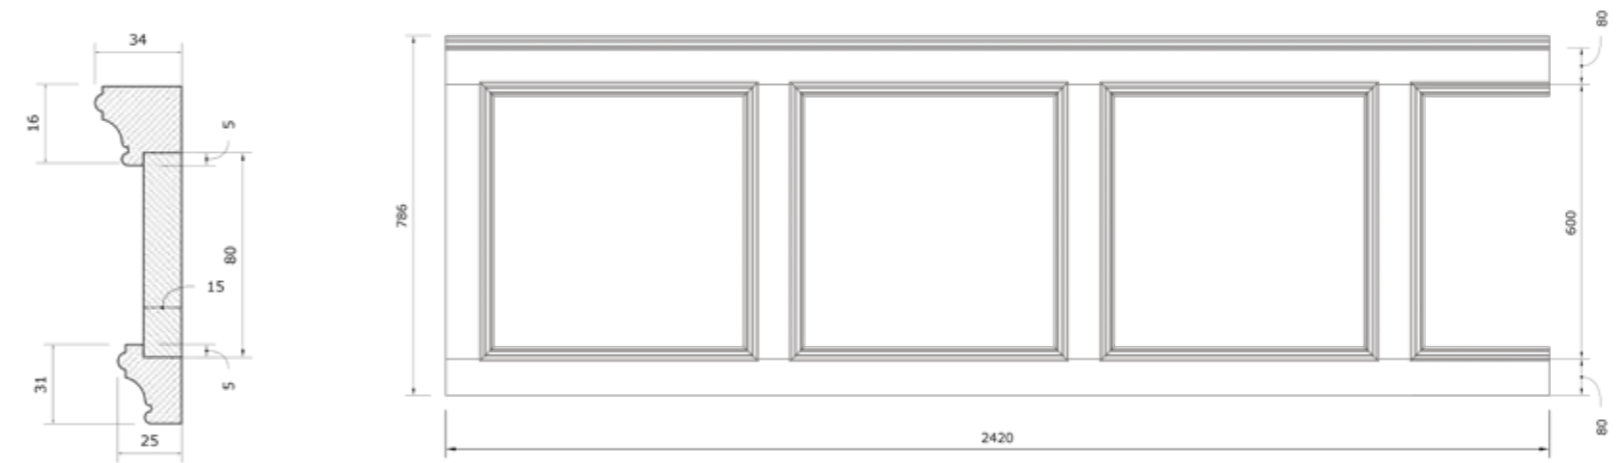

New to the Deanta range "The Edwardian" wall panelling. Really revamp your room with Deantas' simple, elegant and affordable wall panelling. Not only is "The Edwardian" wall panelling inexpensive and can save you considerable time, it is also easy to install. Complements the Deanta range of quality doors, skirting, architrave and door hardware.

Single pack of wall panelling comes with:

1 x (2420mm x 34mm x 31mm) length of large (top) beading

4 x (2420mm x 80mm x 15mm) lengths of board panelling

4 x (2420mm x 25mm x 31mm) lengths of (inside) beading

For further information visit our website at: www.deantadoors.ie or please contact your local stockist.