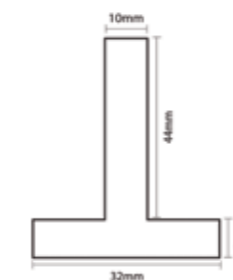

DOUBLE DOOR DIVIDERS

Oak